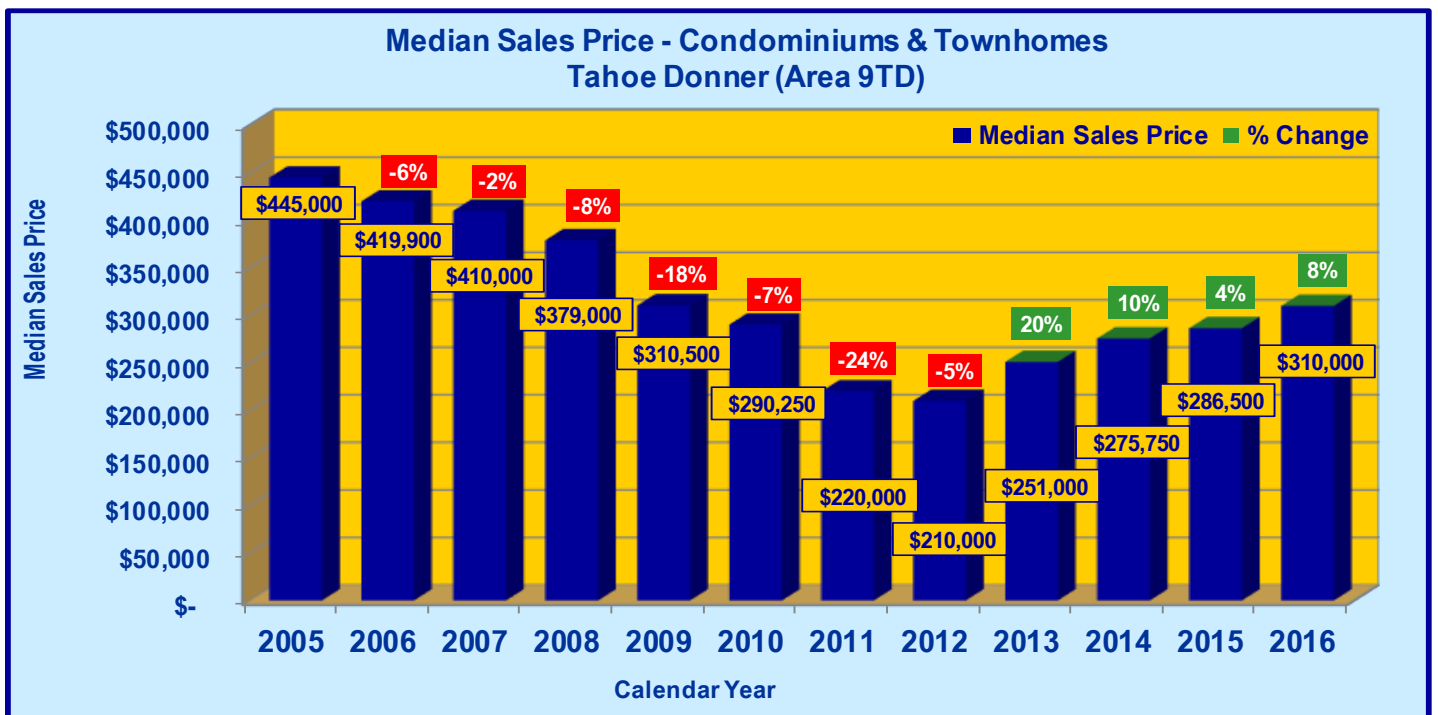

North Lake Tahoe-Truckee Year Over Year Real Estate Market Results Calendar Years 2005-2016

CONDOMINIUMS-TOWNHOMES

TAHOE DONNER - AREA 9TD

Tahoe Donner

Note: Data on this page is based on information from the Tahoe Sierra Board of Realtors, MLS. Due to MLS reporting methods and allowable reporting policy, this data is only informational and may not be completely accurate. Therefore, Bret L Churchman does not guarantee the data's accuracy. Data maintained by the MLS may not reflect all real estate activity in the market. CalBRE License # 01209726