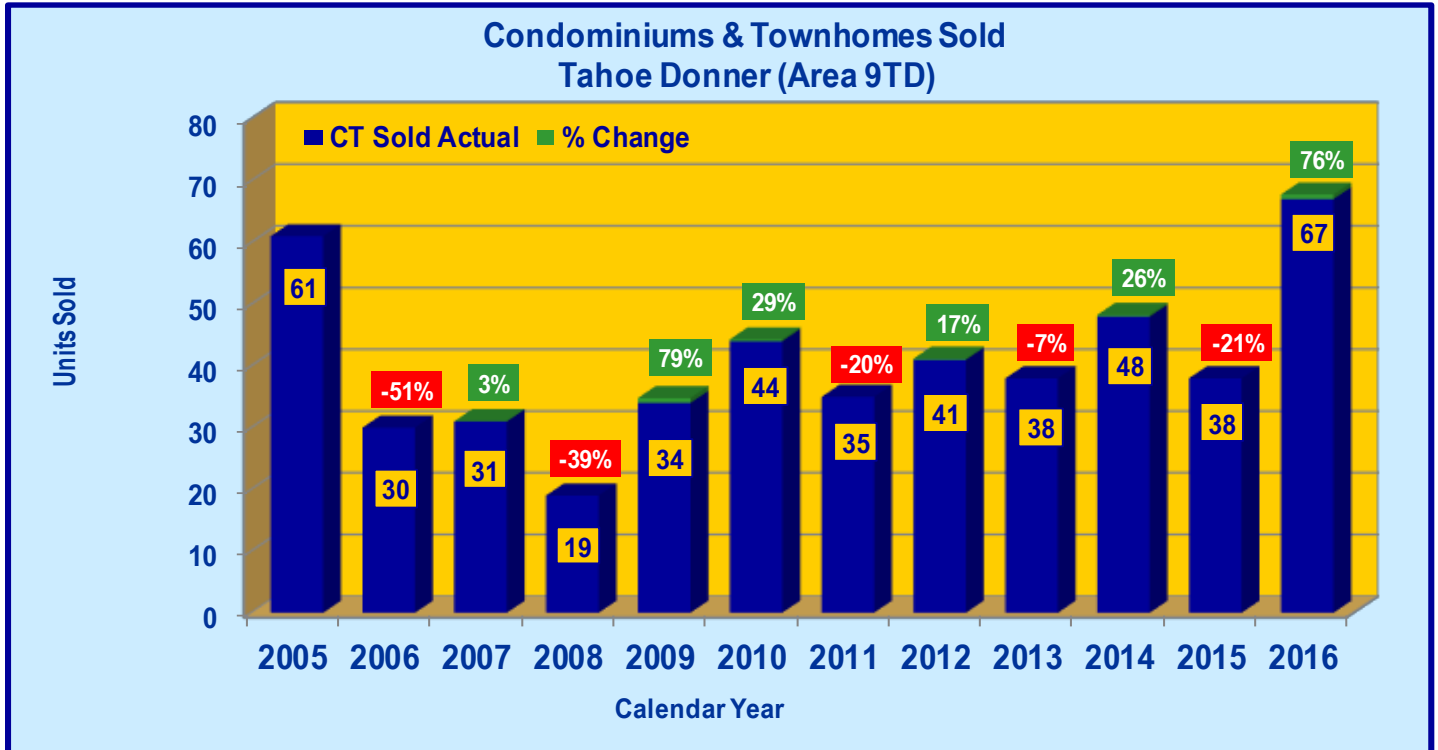

North Lake Tahoe-Truckee Year Over Year Real Estate Market Results Calendar Years 2005-2016

CONDOMINIUMS-TOWNHOMES

TAHOE DONNER - AREA 9TD

Tahoe Donner

Note: Data on this page is based on information from the Tahoe Sierra Board of Realtors, MLS. Due to MLS reporting methods and allowable reporting policy, this data is only informational and may not be completely accurate. Therefore, Bret L Churchman does not guarantee the data's accuracy. Data maintained by the MLS may not reflect all real estate activity in the market. CalBRE License # 01209726